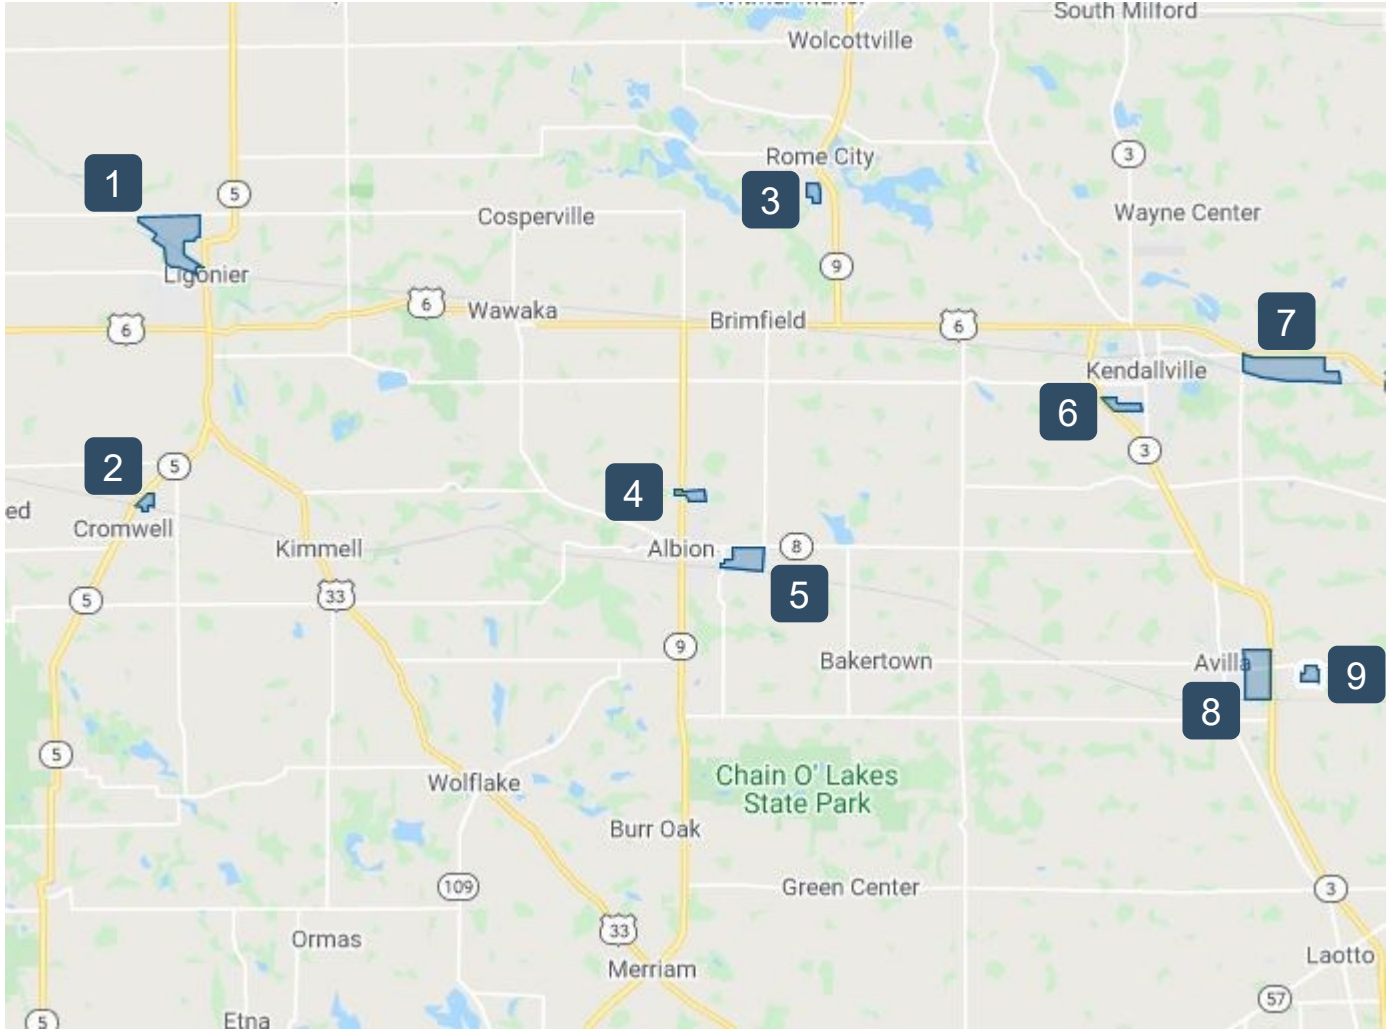

NOBLE COUNTY INDUSTRIAL PARKS

- 1 Ligonier Industrial Park
- 2 Cromwell Industrial area
- 3 Rome City Industrial Park
- 4 Northridge Industrial area
- 5 Albion Industrial Park

- 6 Kendallville South Industrial Park
- 7 Kendallville East Industrial Park
- 8 Avilla East Industrial Park
- 9 Avilla East Industrial Park II