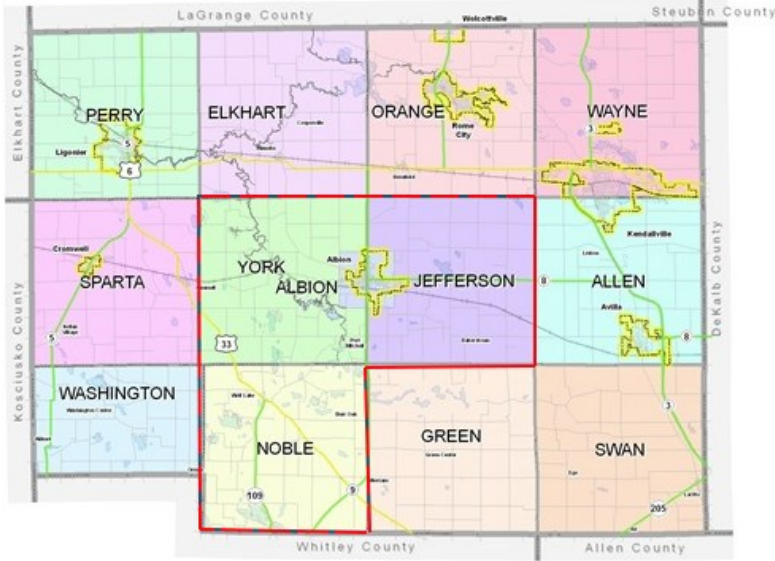

PUBLIC SCHOOLS

Serving central Noble County:

- Albion Township
- York Township
- Jefferson Township
- Noble Township

Schools:

One primary (K-2), one elementary (3-5), one junior/senior high school (6-8), and one alternative school.

Public School District Details:

(2019-2020)

Total Student Enrollment: 1,268

Classroom Teachers (FTE): 77.71

Student/Teacher Ratio: 16.09

Graduation Rate (2020): 88.5%

DISTINGUISHING CHARACTERISTICS

Smaller Class Sizes	 Dual Credit & Advanced Placement Courses	 Offering learning on iPad or Macbook laptops	School Wide 1:1 Learning Platform
Career & Tech Education Programming	Offering eLearning days in lieu of snow days	Post-Secondary visits to college campuses	College & Career Fairs