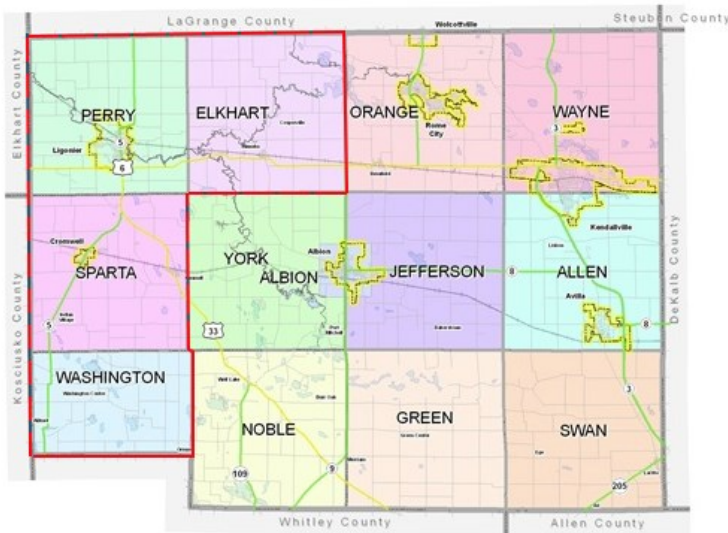

# PUBLIC SCHOOLS

### Serving western Noble County:

Elkhart Township

Perry Township

Sparta Township

Washington Township

### Schools:

One primary (K-1), one elementary (2-4), one middle school (5-8), one high school (9-12).